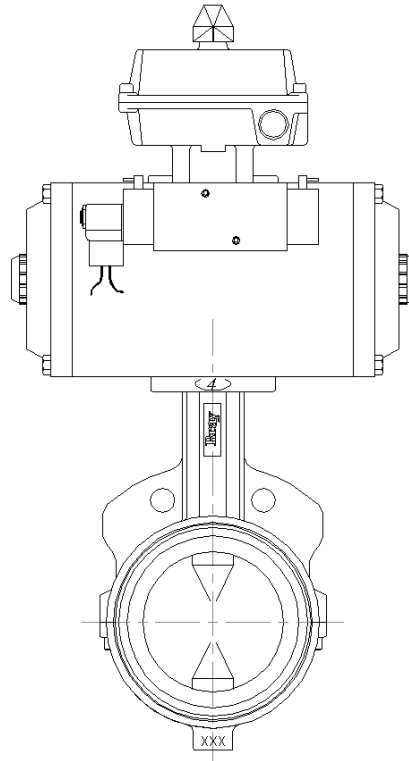

# Butterfly Valves

We offer a complete line of automatic and manual butterfly valves. Options include pneumatic and electric actuators, lug or wafer style mounting (various seat and disc materials), solenoids, positioners, and proximity sensors. Valve sizes from 2" to 20"