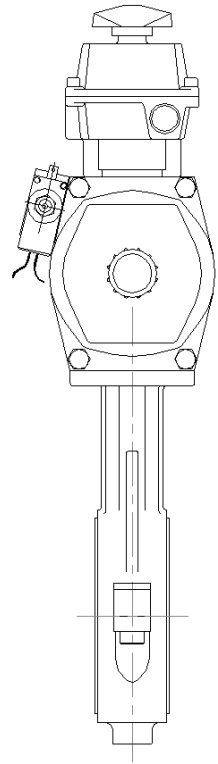

# Butterfly Valves

We offer a complete line of automatic and manual butterfly valves. Options include pneumatic and electric actuators, lug or wafer style mounting (various seat and disc materials), solenoids, positioners, and proximity sensors. Valve sizes from 2" to 20"