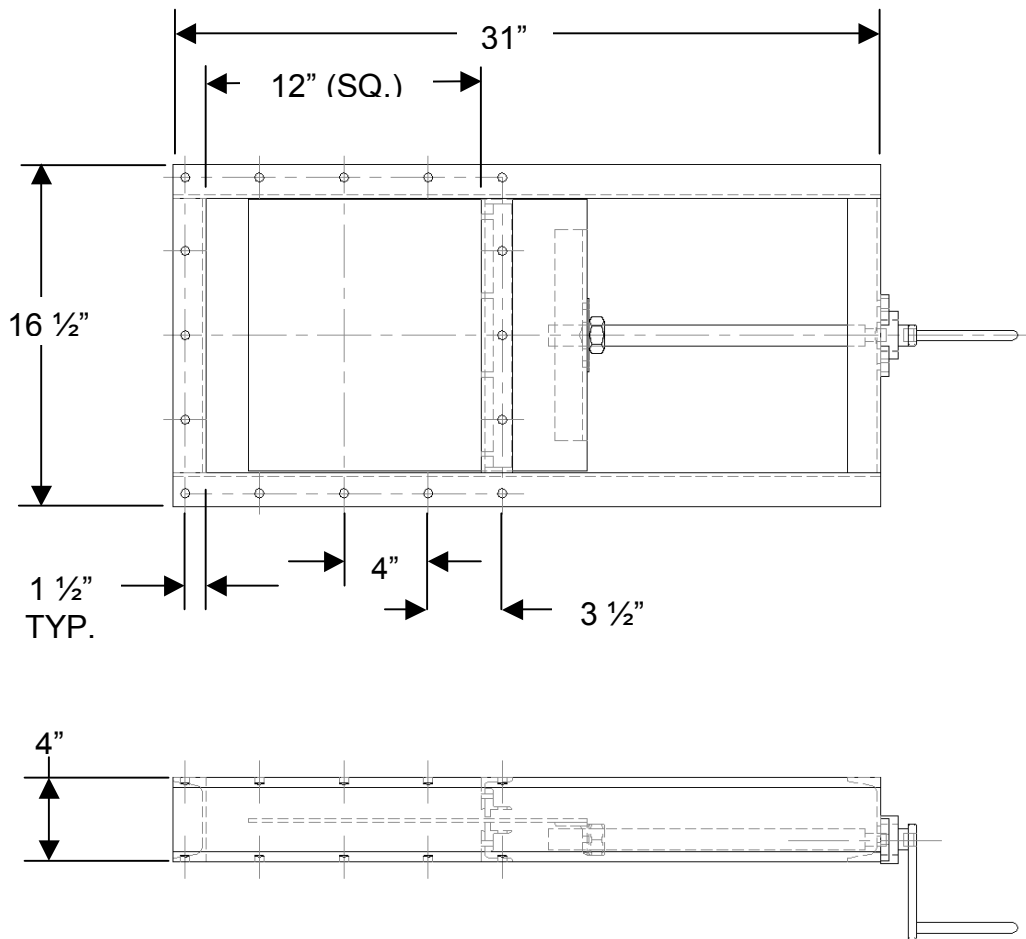

Silo Maintenance Gate Valve

Amtec Engineering, Inc.
11760 Clay Road
Houston, TX 77043
www.amtecengineering.com